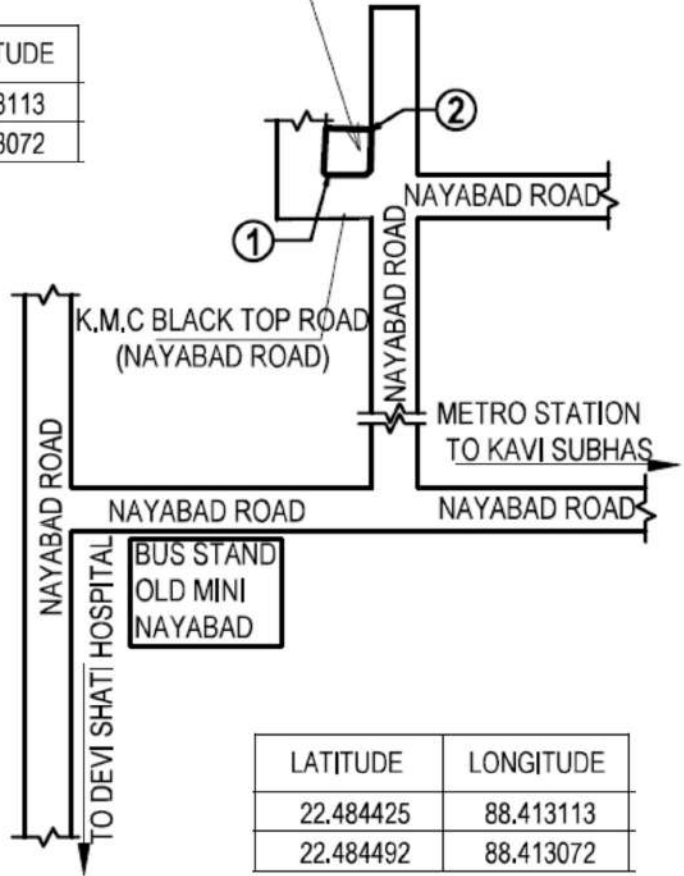

ASHIRBAD REALITY PRIVATE LIMITED

(CIN: U45500WB2016PTC218446)

Address: 6B/28, Mukundapur, 1st Floor, P.O. Mukundapur,

P.S. Purba Jadavpur, Kolkata-700099

Ref No.....

Date:.....

PROJECT "ASHIRBAD NILOY" SITUATED AT PREMISES NO. 2998, NAYABAD, KMC WARD NO.109, P.O. PANCHASAYAR, P.S. PANCHASAYAR, DISTRICT - SOUTH 24 PGS., KOLKATA-700099.

PROPOSED SITE

LATITUDE	LONGITUDE
22.484425	88.413113
22.484492	88.413072

ASHIRBAD REALITY PVT. LTD.

Director